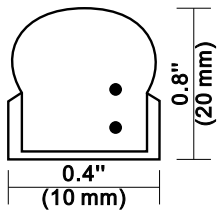

Dimensions:

Cross Section View

Water Resistant

UV Protected

Technical & Optical Data:

Input Voltage	24V DC	
LED Color	Blue/Green/Red	White Warm White
Wattage per Foot (Meter)	3W (9W)	3W (9W)
Color Temperature	-	6500K/3000K
Lumen per Foot (Meter)	-	140Lm (420Lm)
Cutting Unit	2" (5cm)	
Operating Temperature	-4 – 115°F (-20 – 45°C)	

Accessories:

- Mounting Clip
- Power Cord
- End Cap

Note:

- Max run length: 32.8' (10m)
- Applications: Border Lighting, Architectural Outlines, Signage, Decorative Lighting