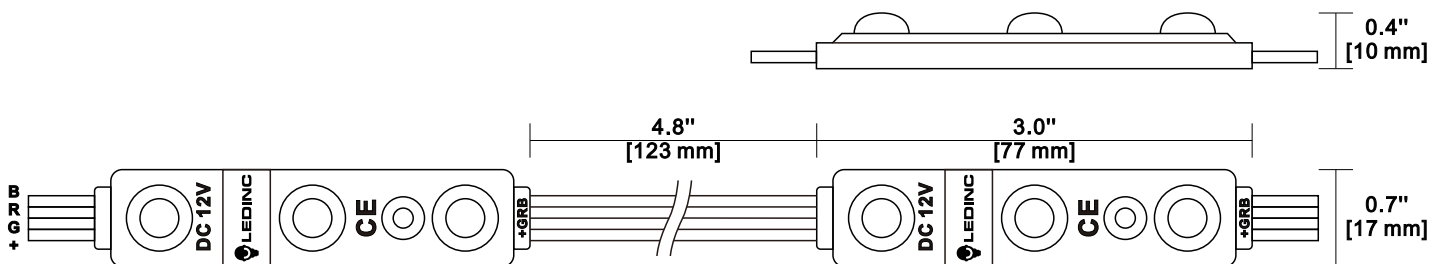

Channel Depth:	3~6" [7.5~15 cm]
Stroke Width:	4" [10 cm]
Modules per Foot:	2
Modules per Meter:	6

Notes:

1. L70 Lifetime: 50,000 Hours.
2. Wire gauge: 24AWG.

UL[®] CE IP68 RoHS

Technical & Optical Data:

Input Voltage:	12V DC
Working Current:	72 mA
LED Color:	RGB (Mixed)
Viewing Angle:	160°
LED per Unit:	3
Wattage per Unit:	0.9 W
Operating Temp.:	-40 to 185°F [-40° to 85°C]

Dimensions:

Unit: inch [mm]